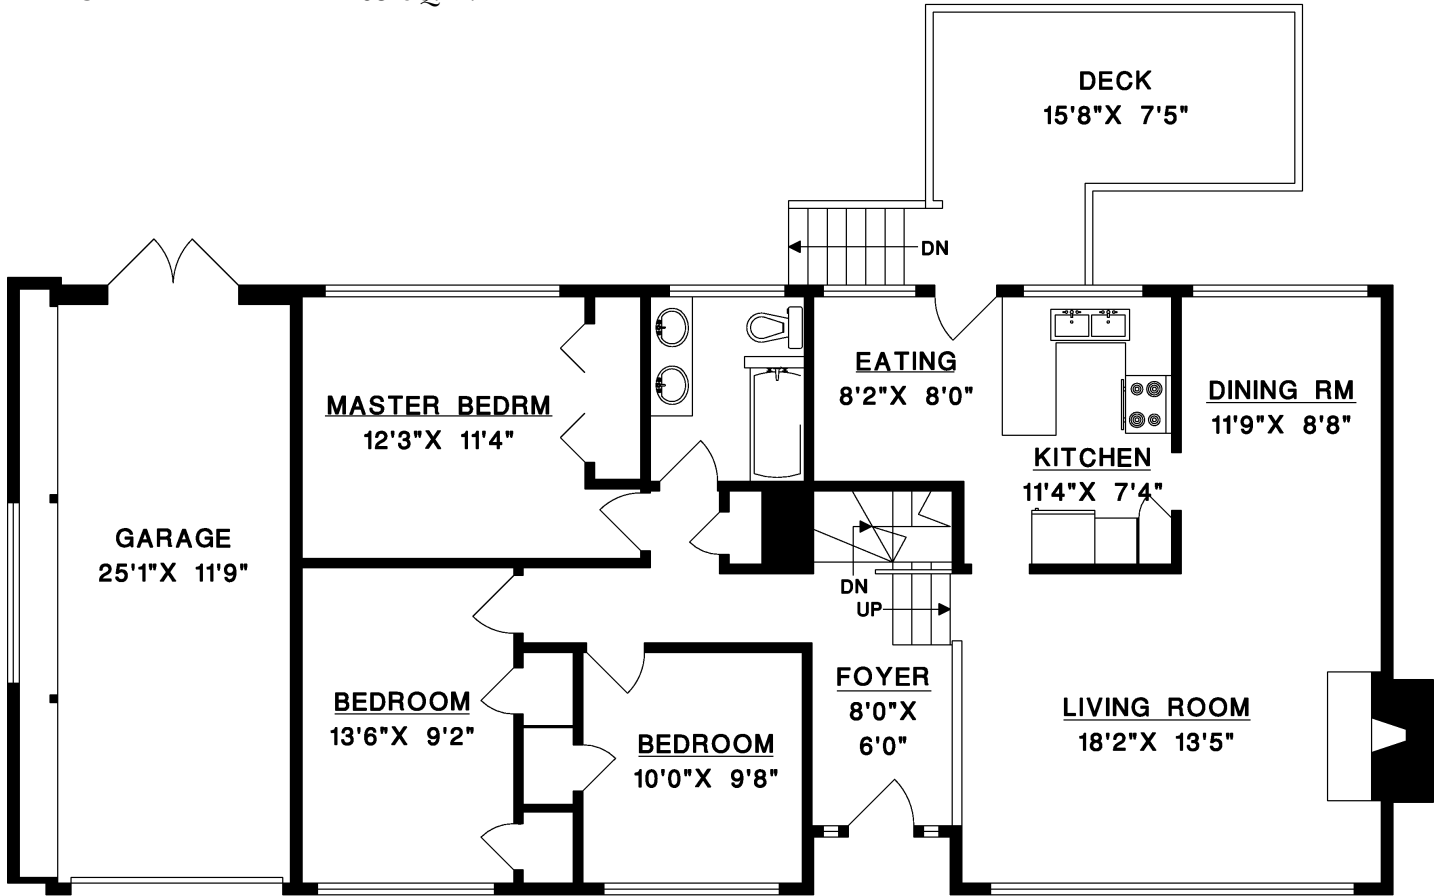

1386 EAST 15TH STREET
NORTH VANCOUVER

MAIN FLOOR 1,247 SQ.FT.
LOWER FLOOR 584 SQ.FT.
TOTAL 1,831 SQ.FT.
GARAGE 324 SQ.FT.
DECK 165 SQ.FT.

MAIN FLOOR

LOWER FLOOR