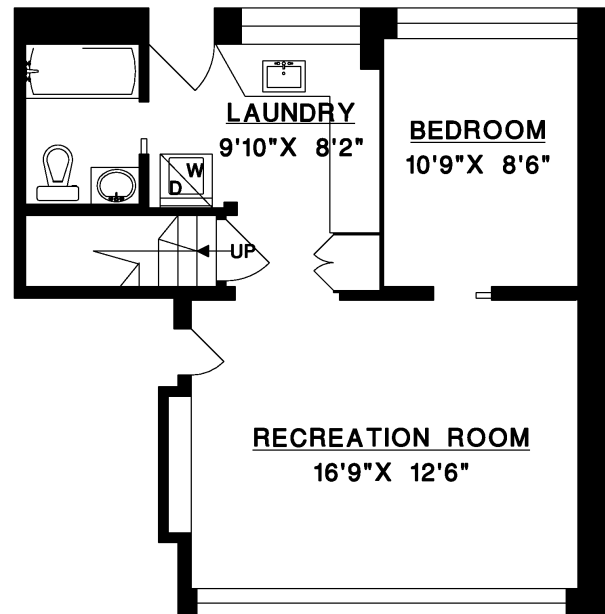

1386 EAST 15TH STREET
NORTH VANCOUVER

MAIN FLOOR 1,247 SQ.FT.
LOWER FLOOR 584 SQ.FT.
TOTAL 1,831 SQ.FT.
GARAGE 324 SQ.FT.
DECK 165 SQ.FT.

MAIN FLOOR

LOWER FLOOR